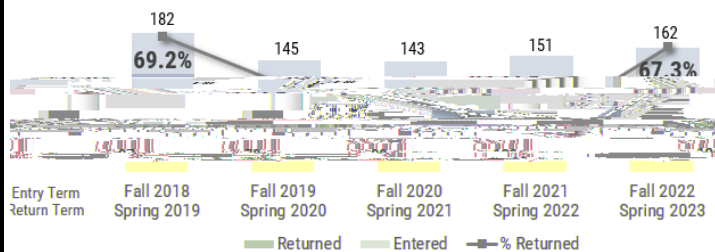

Figure 1.1

UAA PERSISTENCE RATES FROM 1ST FALL TO 1ST SPRING TERMS:

DEGREE SEEKERS

Table 1.1

UAA PERSISTENCE RATES FROM 1ST FALL TO 1ST SPRING TERMS:

DEGREE SEEKERS —DISAGGREGATED

| BACCALAUREATE | Entered Term Returned Term | FULL-TIME | | | PART-TIME | | |
|----------------------------------|-------------------------------|----------------------|----------------------|----------------|----------------------|----------------------|----------------|
| | | Fall 18 Spring 19 | Fall 22 Spring 23 | RATE CHANGE | Fall 18 Spring 19 | Fall 22 Spring 23 | RATE CHANGE |
| ! | | | | | | | |
| African American | | 86.1% | 81.3% | -4.9 pts | 33.3% | 66.7% | 33.3 pts |
| Alaska Native/American Indian | | 80.6% | 85.5% | 4.9 pts | 58.1% | 38.1% | -20.0 pts |
| Asian | | 87.8% | 95.8% | 8.0 pts | 69.2% | 68.4% | -0.8 pts |
| Hispanic | | 81.8% | 77.4% | -4.4 pts | 69.2% | 63.2% | -6.1 pts |
| Native Hawaiian/Pacific Islander | | 93.3% | 72.7% | -20.6 pts | 64.7% | 80.0% | 15.3 pts |
| Two or More Races (Non-Hispanic) | | 93.8% | 86.8% | -7.0 pts | 52.6% | 58.3% | 5.7 pts |
| White | | 88.2% | 88.5% | 0.3 pts | 62.6% | 64.9% | 2.2 pts |
| Age 18-24 | | 87.6% | 87.2% | -0.4 pts | 61.7% | 59.6% | -2.1 pts |
| Age 25+ | | 88.2% | 87.2% | -1.1 pts | 60.6% | 75.0% | 14.4 pts |
| Female | | 87.0% | 90.1% | 3.1 pts | 65.1% | 65.1% | 0.1 pts |
| Male | | 88.3% | 83.8% | -4.5 pts | 55.4% | 56.7% | 1.2 pts |
| Pell Grant Recipient | | 85.1% | 87.3% | 2.2 pts | 60.0% | 65.0% | 5.0 pts |
| First Generation | | 82.5% | 84.0% | 1.5 pts | 58.4% | 70.2% | 11.7 pts |

Figure 1.2

UAA PERSISTENCE RATES FROM 1ST FALL TO 1ST SPRING TERMS:

DEGREE SEEKERS

FULL-TIME

PART-TIME

Table 1.2

UAA PERSISTENCE RATES FROM 1ST FALL TO 1ST SPRING TERMS:

DEGREE SEEKERS —DISAGGREGATED